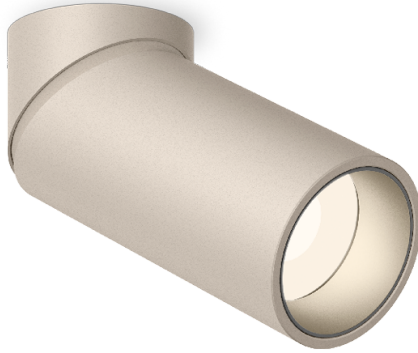

## Bind Solo 6674 in Beige M1 - Narrow Accent

The Bind Solo collection offers directed accent and down lighting as well as more general lighting. Designed to sit alongside and complement the Bind system, the combination of both collections allows for the creation of dynamic and restorative ambiances.

### Type

Ceiling

### Material

Body: Aluminum Optics: PMMA- Methacrylate Optics: PC- Polycarbonate

### Dimension

Ø4 cm x 10 cm