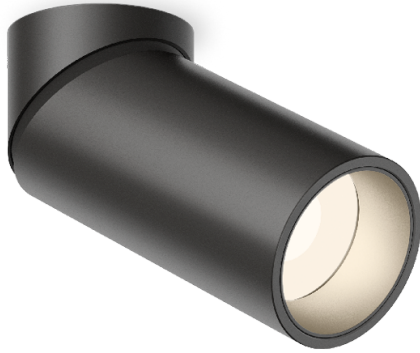

Bind Solo 6678 in Black -Wide Accent

The Bind Solo collection offers directed accent and down lighting as well as more general lighting. Designed to sit alongside and complement the Bind system, the combination of both collections allows for the creation of dynamic and restorative ambiances.

Brand

Vibia

Designer

Martín Azúa

Type

Ceiling

Electrical Characteristics

IP 20
On/Off / PUSH DALI / NO DRIVER / CASAMBI / DALI

Material

Body: Aluminum Optics: PMMA- Methacrylate Optics: PC- Polycarbonate

Photometric Data

>90

Downloads

Dimension

Ø4 cm

Light Temperature

2700K 3000K 3500K
TunableWhite

Colour/Finish

Black