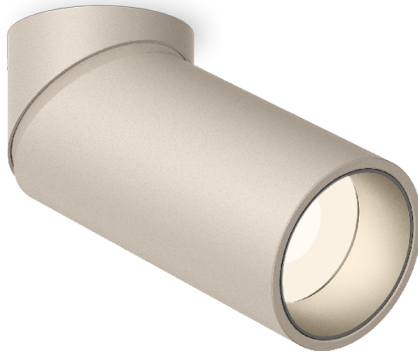

Bind Solo 6678 in Beige M1 - Wide Accent

The Bind Solo collection offers directed accent and down lighting as well as more general lighting. Designed to sit alongside and complement the Bind system, the combination of both collections allows for the creation of dynamic and restorative ambiances.

Brand

Vibia

Designer

Martín Azúa

Type

Ceiling

Electrical Characteristics

IP 20
On/Off / PUSH DALI / NO DRIVER / CASAMBI / DALI

Material

Body: Aluminum Optics: PMMA- Methacrylate Optics: PC- Polycarbonate

Photometric Data

>90

Downloads

Dimension

Ø4 cm

Light Temperature

2700K 3000K 3500K
TunableWhite

Colour/Finish

Beige M1