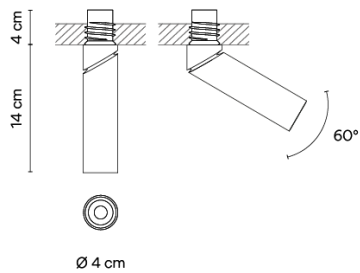

Downloads

Brand

Type

Ceiling

Material

Body: Aluminum Optics: PMMA- Methacrylate Optics: PC- Polycarbonate

Dimension

Ø 4cm

Light Temperature

2700K 3000K 3500K
TunableWhite

Designer

Martín Azúa

Electrical Characteristics

IP 20
On/Off / PUSH DALI / NO DRIVER / CASAMBI / DALI

Photometric Data

>90