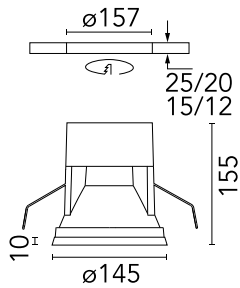

Photometric

Colour Temp	3000
Beam Angle	57
CRI	90

Physical

Net Weight (kg)	1.11
-----------------	------

Electrical

Voltage	110/240
Driver	Remote included
Insulation class	II

Luminous flux luminaire
1527 lm

Beam Angle:	58°	
h(m)	E(lx)	D(m)
1	1525	1.10
2	381	2.20
3	169	3.29
4	95	4.39
5	61	5.49