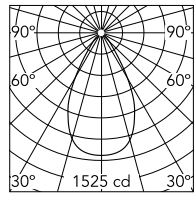

Photometric

Colour Temp	3000
Beam Angle	57
CRI	90

Physical

Net Weight (kg)	1.11
-----------------	------

Electrical

Voltage	110/240
Driver	Remote included
Insulation class	II

Luminous flux luminaire
1527 lm

Beam Angle:	58°	
h(m)	E(lx)	D(m)
1	1525	1.10
2	381	2.20
3	169	3.29
4	95	4.39
5	61	5.49