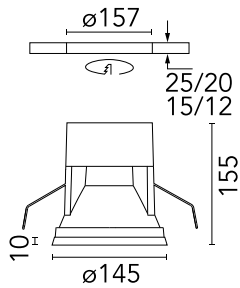

Photometric

Colour Temp	3000
Beam Angle	55
CRI	90

Physical

Net Weight (kg)	1.11
-----------------	------

Electrical

Voltage	110/240
Driver	Remote included
Insulation class	II

Luminous flux luminaire
693 lm

Beam Angle:	56°	
h(m)	E(lx)	D(m)
1	969	1.05
2	242	2.11
3	108	3.16
4	61	4.22
5	39	5.27