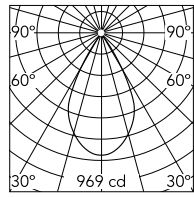

Photometric

Colour Temp	3000
Beam Angle	55
CRI	90

Physical

Net Weight (kg)	1.11
-----------------	------

Electrical

Voltage	110/240
Driver	Remote included
Insulation class	II

Luminous flux luminaire
693 lm

Beam Angle:	56°	
h(m)	E(lx)	D(m)
1	969	1.05
2	242	2.11
3	108	3.16
4	61	4.22
5	39	5.27