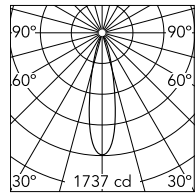

Black

Technical

Mounting	Downlight
Flux	362lm
IP Rating	IP20

Photometric

Colour Temp	3000K
Dimming	Non Dimmable
Beam Angle	24°
CRI	90

Luminous flux luminaire
362 lm

Beam Angle: 24°

h(m)	E(lx)	D(m)
1	1737	0.42
2	434	0.84
3	193	1.26
4	109	1.68
5	69	2.10