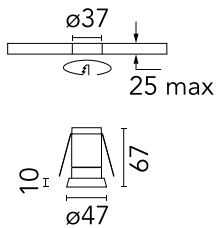

Bon Jour Ø 45

Flos

No. 03.2006.14

Recessed luminaire with LED light source. Remote 110/240V power supply included. It is necessary to anticipate a space for accessing the driver.

Designed by Philippe Starck, 2016

Black

Technical

Mounting	Downlight
Flux	362lm
IP Rating	IP20

Photometric

Colour Temp	3000K
Dimming	Non Dimmable
Beam Angle	24°
CRI	90

Luminous flux luminaire
362 lm

Beam Angle: 24°

h(m)	E(lx)	D(m)
1	1737	0.42
2	434	0.84
3	193	1.26
4	109	1.68
5	69	2.10

Physical

Length	45
Net Weight (kg)	0.13

Electrical

Power	6
Voltage	110/240
Driver	Remote included
Insulation class	II