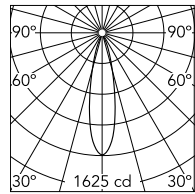

Copper

Technical

Mounting	Downlight
Flux	340lm
IP Rating	IP20

Photometric

Colour Temp	3000K
Dimming	DALI 2
Beam Angle	24°
CRI	90

Luminous flux luminaire
340 lm

Physical

Length	45
Net Weight (kg)	0.13