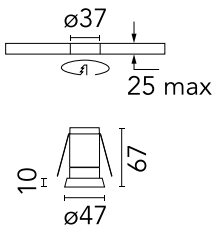

Copper

Technical

Mounting	Downlight
Flux	340lm
IP Rating	IP20

Photometric

Colour Temp	3000K
Dimming	DALI 2
Beam Angle	24°
CRI	90

Luminous flux luminaire
340 lm

Physical

Length	45
Net Weight (kg)	0.13