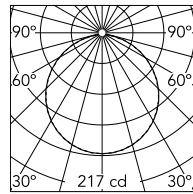

Captain Flint Outdoor H 1537 mm Burgundy Red/Black Lava

Flos

No. F011A22F037

Multi-directional floor lamp for exterior use. Structure and cone in painted brushed stainless steel or brushed brass; marble base in various colours. Available in four standard combinations: black/black lava painted steel, deep brown/travertino imperiale, satinized brass/grey lava, satinized stainless steel/occhio di pernice. The structural parts are chemically treated for protection against atmospheric elements. Diffuser in opalescent UV-resistant photoengraved injection-moulded polycarbonate. LED bulb included. 5-m cable with IP44 Schuko plug suitable for outdoor use. Backlit floor dimmer switch on the IP65 cable enables ON/OFF function and brightness regulation 30–100%. Casambi function on demand.

Designed by Michael Anastassiades

Burgundy Red/Black Lava

Luminous flux luminaire
613 lm

Beam Angle: 112°

h(m)	E(lx)	D(m)
1	217	2.95
2	54	5.91
3	24	8.86
4	14	11.81
5	9	14.76

Technical

Mounting	Floor
Flux	613lm
IP Rating	IP65