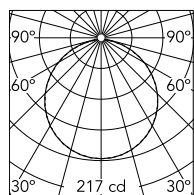

## Captain Flint Outdoor H 1537 mm Brushed Stainless Steel/Occhio di Pernice

Flos

No. F011A24F055

Multi-directional floor lamp for exterior use. Structure and cone in painted brushed stainless steel or brushed brass; marble base in various colours. Available in four standard combinations: black/black lava painted steel, deep brown/travertino imperiale, satinized brass/grey lava, satinized stainless steel/occhio di pernice. The structural parts are chemically treated for protection against atmospheric elements. Diffuser in opalescent UV-resistant photoengraved injection-moulded polycarbonate. LED bulb included. 5-m cable with IP44 Schuko plug suitable for outdoor use. Backlit floor dimmer switch on the IP65 cable enables ON/OFF function and brightness regulation 30–100%. Casambi function on demand.

Designed by Michael Anastassiades

Luminous flux luminaire  
613 lm

Beam Angle: 112°

h(m)	E(lx)	D(m)
1	217	2.95
2	54	5.91
3	24	8.86
4	14	11.81
5	9	14.76

Brushed Stainless Steel/Occhio di Pernice