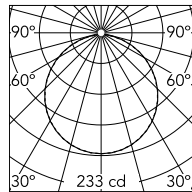

Captain Flint Outdoor H 1537 mm Deep Brown/Travertino Imperiale

Flos

No. F011A31F018

Multi-directional floor lamp for exterior use. Structure and cone in painted brushed stainless steel or brushed brass; marble base in various colours. Available in four standard combinations: black/black lava painted steel, deep brown/travertino imperiale, satinized brass/grey lava, satinized stainless steel/occhio di pernice. The structural parts are chemically treated for protection against atmospheric elements. Diffuser in opalescent UV-resistant photoengraved injection-moulded polycarbonate. LED bulb included. 5-m cable with IP44 Schuko plug suitable for outdoor use. Backlit floor dimmer switch on the IP65 cable enables ON/OFF function and brightness regulation 30–100%. Casambi function on demand.

Designed by Michael Anastassiades

Deep Brown/Travertino Imperiale

Beam Angle: 112°

h(m)	E(lx)	D(m)
1	233	2.95
2	58	5.91
3	26	8.86
4	15	11.81
5	9	14.76

Luminous flux luminaire
658 lm

Technical

Mounting	Floor
Flux	658lm
IP Rating	IP65