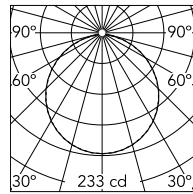

Captain Flint Outdoor H 1537 mm Burgundy Red/Black Lava

Flos

No. F011A32F037

Multi-directional floor lamp for exterior use. Structure and cone in painted brushed stainless steel or brushed brass; marble base in various colours. Available in four standard combinations: black/black lava painted steel, deep brown/travertino imperiale, satinized brass/grey lava, satinized stainless steel/occhio di pernice. The structural parts are chemically treated for protection against atmospheric elements. Diffuser in opalescent UV-resistant photoengraved injection-moulded polycarbonate. LED bulb included. 5-m cable with IP44 Schuko plug suitable for outdoor use. Backlit floor dimmer switch on the IP65 cable enables ON/OFF function and brightness regulation 30–100%. Casambi function on demand.

Designed by Michael Anastassiades

Burgundy Red/Black Lava

Beam Angle: 112°

| h(m) | E(lx) | D(m) |
|------|-------|-------|
| 1 | 233 | 2.95 |
| 2 | 58 | 5.91 |
| 3 | 26 | 8.86 |
| 4 | 15 | 11.81 |
| 5 | 9 | 14.76 |

Luminous flux luminaire
658 lm

Technical

| | |
|-----------|-------|
| Mounting | Floor |
| Flux | 658lm |
| IP Rating | IP65 |

Photometric

| | |
|-------------|----------|
| Colour Temp | 3000K |
| Dimming | On Board |
| Beam Angle | 110 |
| CRI | 80 |