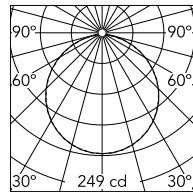

## Captain Flint Outdoor H 1537 mm Burgundy Red/Black Lava

Flos

No. F011A42F037

Multi-directional floor lamp for exterior use. Structure and cone in painted brushed stainless steel or brushed brass; marble base in various colours. Available in four standard combinations: black/black lava painted steel, deep brown/travertino imperiale, satinized brass/grey lava, satinized stainless steel/occhio di pernice. The structural parts are chemically treated for protection against atmospheric elements. Diffuser in opalescent UV-resistant photoengraved injection-moulded polycarbonate. LED bulb included. 5-m cable with IP44 Schuko plug suitable for outdoor use. Backlit floor dimmer switch on the IP65 cable enables ON/OFF function and brightness regulation 30–100%. Casambi function on demand.

Designed by Michael Anastassiades

Burgundy Red/Black Lava

Luminous flux luminaire  
703 lm

Beam Angle: 112°

h(m)	E(lx)	D(m)
1	249	2.95
2	62	5.91
3	28	8.86
4	16	11.81
5	10	14.76