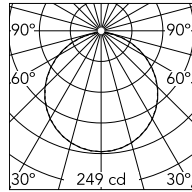

Captain Flint Outdoor H 1537 mm Brushed Stainless Steel/Occhio di Pernice

Flos

No. F011A44F055

Multi-directional floor lamp for exterior use. Structure and cone in painted brushed stainless steel or brushed brass; marble base in various colours. Available in four standard combinations: black/black lava painted steel, deep brown/travertino imperiale, satinized brass/grey lava, satinized stainless steel/occhio di pernice. The structural parts are chemically treated for protection against atmospheric elements. Diffuser in opalescent UV-resistant photoengraved injection-moulded polycarbonate. LED bulb included. 5-m cable with IP44 Schuko plug suitable for outdoor use. Backlit floor dimmer switch on the IP65 cable enables ON/OFF function and brightness regulation 30–100%. Casambi function on demand.

Designed by Michael Anastasiades

Luminous flux luminaire
703 lm

Beam Angle: 112°

h(m)	E(lx)	D(m)
1	249	2.95
2	62	5.91
3	28	8.86
4	16	11.81
5	10	14.76

Brushed Stainless Steel/Occhio di Pernice

Technical

Mounting	Floor
Flux	703lm
IP Rating	IP65

Photometric

Colour Temp	4000K
Dimming	On Board
Beam Angle	110
CRI	80

Physical

Net Weight (kg)	10
-----------------	----

Electrical

Power	11
Voltage	220–240
Driver	Remote included
Insulation class	II