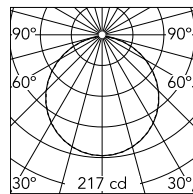

Captain Flint Outdoor H 1537 mm Black/Black Lava

Flos

No. F011A22F030

Multi-directional floor lamp for exterior use. Structure and cone in painted brushed stainless steel or brushed brass; marble base in various colours. Available in four standard combinations: black/black lava painted steel, deep brown/travertino imperiale, satinized brass/grey lava, satinized stainless steel/occhio di pernice. The structural parts are chemically treated for protection against atmospheric elements. Diffuser in opalescent UV-resistant photoengraved injection-moulded polycarbonate. LED bulb included. 5-m cable with IP44 Schuko plug suitable for outdoor use. Backlit floor dimmer switch on the IP65 cable enables ON/OFF function and brightness regulation 30–100%. Casambi function on demand.

Designed by Michael Anastassiades

Black/Black Lava

Luminous flux luminaire
613 lm

Beam Angle: 112°

h(m)	E(lx)	D(m)
1	217	2.95
2	54	5.91
3	24	8.86
4	14	11.81
5	9	14.76

Technical

Mounting	Floor
Flux	613lm
IP Rating	IP65