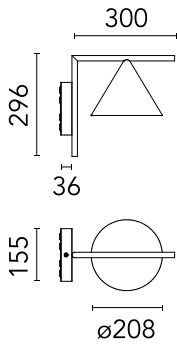

Captain Flint Outdoor W1

Flos

No. F011W20A037

Luminaire for wall-mounting with diffuse light emission and fixed head. Rose, frame and cone in 316L polished or painted stainless steel or polished brass finishes. Structural parts have been treated with a chemical conversion process for effective resistance against atmospheric conditions. Diffuser in photo-recorded and injection molded UV-resistant opalescent polycarbonate. LED light source included. Integrated 220-240V ON/OFF electrical power. Connection is quickly ensured in the rose with the plug & play electrical connection and the IP68 connector included. Clamp bracket included. 110V version upon request

Designed by Michael Anastassiades, 2020

Burgundy Red

Captain Flint
Outdoor W1

Technical

Mounting	Wall
Flux	613lm
IP Rating	IP65

Photometric

Colour Temp	2700K
Dimming	Non Dimmable
Beam Angle	112
CRI	80

Physical

Length	336
Net Weight (kg)	2.1

Electrical

Power	9.5
Voltage	220-240
Driver	Integrated
Insulation class	I