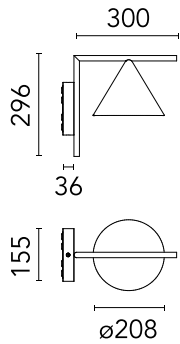

Captain Flint
Outdoor W1

Technical

Mounting	Wall
Flux	658lm
IP Rating	IP65

Photometric

Colour Temp	3000K
Dimming	Non Dimmable
Beam Angle	112
CRI	80

Physical

Length	336
Net Weight (kg)	2.1

Electrical

Power	9.5
Voltage	220-240
Driver	Integrated
Insulation class	I