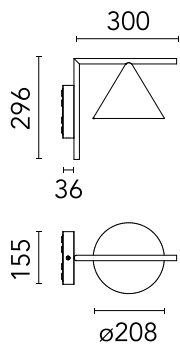

Captain Flint Outdoor W1

Flos

No. F011W40A037

Luminaire for wall-mounting with diffuse light emission and fixed head. Rose, frame and cone in 316L polished or painted stainless steel or polished brass finishes. Structural parts have been treated with a chemical conversion process for effective resistance against atmospheric conditions. Diffuser in photo-recorded and injection molded UV-resistant opalescent polycarbonate. LED light source included. Integrated 220-240V ON/OFF electrical power. Connection is quickly ensured in the rose with the plug & play electrical connection and the IP68 connector included. Clamp bracket included. 110V version upon request

Designed by Michael Anastassiades, 2020

Burgundy Red

Captain Flint
Outdoor W1

Technical

Mounting	Wall
Flux	703lm
IP Rating	IP65

Photometric

Colour Temp	4000K
Dimming	Non Dimmable
Beam Angle	112
CRI	80

Physical

Length	336
Net Weight (kg)	2.1

Electrical

Power	9.5
Voltage	220-240
Driver	Integrated
Insulation class	I