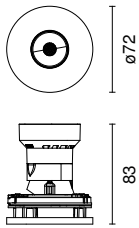

Eclectic 70 Adjustable Soft

Flos

No. 05.8035.40

Eclectic Ø70. Adjustable Downlight (35° tilt, 360° rotation). "Soft" style façade. Necessary installation pre-frames, not included (to be ordered separately). Recessed position of the LED: 47° cut-off angle. IP20 water tightness (for IP54, please ask the dedicated accessory). Alternative options for lenses, orientation modules and style façades are available as spare parts.

Designed by Flos Architectural, 2022

White

Luminous flux luminaire
572 lm

Beam Angle: 35°

h(m)	E(lx)	D(m)
1	1662	0.64
2	415	1.28
3	185	1.92
4	104	2.56
5	66	3.20

Technical

Mounting	Ceiling, Downlight
Flux	572lm
IP Rating	IP20

Photometric

Colour Temp	3000K
Beam Angle	35
CRI	90

Physical

Length	75
Net Weight (kg)	0.16

Electrical

Power	7.5
Voltage	12
Driver	Remote
Insulation class	III