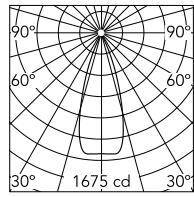

Eclectic 70 Adjustable Soft

Flos

No. 05.8035.40

Eclectic Ø70. Adjustable Downlight (35° tilt, 360° rotation). "Soft" style façade. Necessary installation pre-frames, not included (to be ordered separately). Recessed position of the LED: 47° cut-off angle. IP20 water tightness (for IP54, please ask the dedicated accessory). Alternative options for lenses, orientation modules and style façades are available as spare parts.

Designed by Flos Architectural, 2022

White

Luminous flux luminaire
572 lm

Beam Angle: 35°

h(m)	E(lx)	D(m)
1	1662	0.64
2	415	1.28
3	185	1.92
4	104	2.56
5	66	3.20

Technical

Mounting	Ceiling, Downlight
Flux	572lm
IP Rating	IP20

Photometric

Colour Temp	3000K
Beam Angle	35
CRI	90

Physical

Length	75
Net Weight (kg)	0.16

Electrical

Power	7.5
Voltage	12
Driver	Remote
Insulation class	III