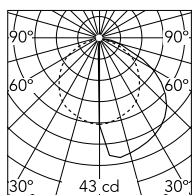

Eclipse Mini

Flos

No. FA52600318

h(m)	E(lx)	D(m)
1	42	1.82
2	11	3.65
3	5	5.47
4	3	7.29
5	2	9.12

Luminous flux luminaire
71 lm

Slim rectangular or round luminaire for installation on wall – surface or recessed. Configuration: die-cast aluminium structure, EN AB-47100 alloy (low copper content). Moulded transparent polycarbonate emitting unit (rectangular) or transparent polyurethane resin filling (round) and polished aluminium reflector fixed by double-sided technical tape. Double layer coating for high resistance to corrosion: the aluminium components are painted with a double coat using powders which are compliant with QUALICOAT standards: a first layer of epoxy powder (with excellent chemical and mechanical resistance) and a second finishing layer of polyester powder (resistant to UV rays and atmospheric agents). The entire painting process of the aluminium fitting starts from components which have been sandblasted in advance to make the surface more porous and increase the adherence of the paint. Ares effects alkaline and acid washing to clean the surfaces completely, then rinses with demineralised water to remove any residue particles, subsequently a chemical conversion treatment is done to protect against rusting. Protection rating: IP65 In compliance with EN 60598-1 standards Class of insulation: III Installation: the luminaire is equipped with a piece of cable for an easy-to-make connection. 24V feeding: power supply installed in a remote position; 230V feeding: power supply located behind the luminaire into the recessed box for installation (to be ordered separately). Outdoor use requires suitable flexible cables. We recommend the use of a connection system with a protection degree greater than or equal to the protection degree of the luminaire. During the installation and the maintenance of the fixtures it is important to be careful and avoid damages on the paint coating. Damages on the coating exposed to outdoor conditions or water, could cause corrosion. Chemical substances affect the anticorrosion covering protection.

Designed by Flos Outdoor

Deep Brown

Technical

Mounting	Wall
Flux	71lm
IP Rating	IP65

Photometric

Colour Temp	3000K
Dimming	Non
	Dimmable, Dimmable, 1-10V, DALI
CRI	80

Physical

Electrical

Power	1.5
Voltage	24
Driver	Remote excluded
Insulation class	III