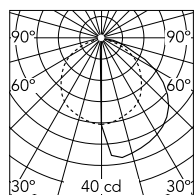

Eclipse Mini

Flos

No. FA52600518

h(m)	E(lx)	D(m)
1	39	1.82
2	10	3.65
3	4	5.47
4	2	7.29
5	2	9.12

Slim rectangular or round luminaire for installation on wall – surface or recessed. Configuration: die-cast aluminium structure, EN AB-47100 alloy (low copper content). Moulded transparent polycarbonate emitting unit (rectangular) or transparent polyurethane resin filling (round) and polished aluminium reflector fixed by double-sided technical tape. Double layer coating for high resistance to corrosion: the aluminium components are painted with a double coat using powders which are compliant with QUALICOAT standards: a first layer of epoxy powder (with excellent chemical and mechanical resistance) and a second finishing layer of polyester powder (resistant to UV rays and atmospheric agents). The entire painting process of the aluminium fitting starts from components which have been sandblasted in advance to make the surface more porous and increase the adherence of the paint. Ares effects alkaline and acid washing to clean the surfaces completely, then rinses with demineralised water to remove any residue particles, subsequently a chemical conversion treatment is done to protect against rusting. Protection rating: IP65 In compliance with EN 60598-1 standards Class of insulation: III Installation: the luminaire is equipped with a piece of cable for an easy-to-make connection. 24V feeding: power supply installed in a remote position; 230V feeding: power supply located behind the luminaire into the recessed box for installation (to be ordered separately). Outdoor use requires suitable flexible cables. We recommend the use of a connection system with a protection degree greater than or equal to the protection degree of the luminaire. During the installation and the maintenance of the fixtures it is important to be careful and avoid damages on the paint coating. Damages on the coating exposed to outdoor conditions or water, could cause corrosion. Chemical substances affect the anticorrosion covering protection.

Designed by Flos Outdoor

Deep Brown

Technical

Mounting	Wall
Flux	66lm
IP Rating	IP65

Photometric

Colour Temp	2700K
Dimming	Non
	Dimmable, Dimmable, 1-10V, DALI
CRI	80

Physical

Electrical

Power	1.5
Voltage	24
Driver	Remote excluded
Insulation class	III