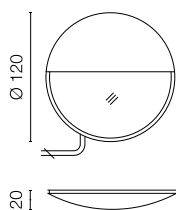

Eclipse Mini

Flos

No. FA52600518

h(m)	E(lx)	D(m)
1	39	1.82
2	10	3.65
3	4	5.47
4	2	7.29
5	2	9.12

Slim rectangular or round luminaire for installation on wall – surface or recessed. Configuration: die-cast aluminium structure, EN AB-47100 alloy (low copper content). Moulded transparent polycarbonate emitting unit (rectangular) or transparent polyurethane resin filling (round) and polished aluminium reflector fixed by double-sided technical tape. Double layer coating for high resistance to corrosion: the aluminium components are painted with a double coat using powders which are compliant with QUALICOAT standards: a first layer of epoxy powder (with excellent chemical and mechanical resistance) and a second finishing layer of polyester powder (resistant to UV rays and atmospheric agents). The entire painting process of the aluminium fitting starts from components which have been sandblasted in advance to make the surface more porous and increase the adherence of the paint. Ares effects alkaline and acid washing to clean the surfaces completely, then rinses with demineralised water to remove any residue particles, subsequently a chemical conversion treatment is done to protect against rusting. Protection rating: IP65 In compliance with EN 60598-1 standards Class of insulation: III Installation: the luminaire is equipped with a piece of cable for an easy-to-make connection. 24V feeding: power supply installed in a remote position; 230V feeding: power supply located behind the luminaire into the recessed box for installation (to be ordered separately). Outdoor use requires suitable flexible cables. We recommend the use of a connection system with a protection degree greater than or equal to the protection degree of the luminaire. During the installation and the maintenance of the fixtures it is important to be careful and avoid damages on the paint coating. Damages on the coating exposed to outdoor conditions or water, could cause corrosion. Chemical substances affect the anticorrosion covering protection.