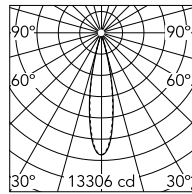

Emi Ceiling Large H240

Flos

No. 05.4336.GY.1V

LED - LED array - 28W - 1826lm - 3000K - CRI> 90 - Beam° 22

Designed by Erwan Bouroullec, 2023

Deep Green

Technical

Mounting Ceiling
IP Rating

Photometric

Colour Temp 3000K
Dimming 1-10V
Beam Angle 22
CRI 90

Physical

Length 108
Net Weight (kg) 1.48

Electrical

Power 28
Voltage 220-240
Driver Integrated
Insulation class II

Luminous flux luminaire
1826 lm

Beam Angle: 22°

h(m)	E(lx)	D(m)
1	13306	0.38
2	3327	0.76
3	1478	1.14
4	832	1.52
5	532	1.90