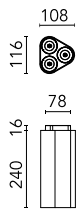

Luminous flux luminaire
1855 lm

Beam Angle: 30°

h(m)	E(lx)	D(m)
1	6661	0.53
2	1665	1.06
3	740	1.59
4	416	2.12
5	266	2.65