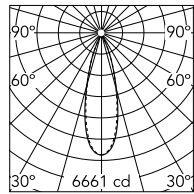

Luminous flux luminaire
1855 lm

Beam Angle: 30°

h(m)	E(lx)	D(m)
1	6661	0.53
2	1665	1.06
3	740	1.59
4	416	2.12
5	266	2.65