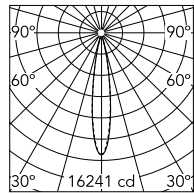

Luminous flux luminaire
1742 lm

Beam Angle: 17°

h(m)	E(lx)	D(m)
1	16241	0.30
2	4060	0.60
3	1805	0.90
4	1015	1.20
5	650	1.50