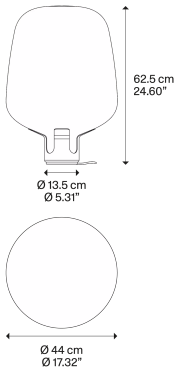

Flar Large Honey/Champagne

Lodes

No. 19184 6800

Highly impactful in its simplicity, and inspired by traditional storm lanterns which use glass pipes to protect the flame, Flar features a billowing glass shade designed to surround an LED filament bulb, to magnify the light source and diffuse a very soft light, filtered by the tinted glass, almost like a contemporary candle.

The Flar large is finished with a Champagne 3D laser-cut steel base, and Honey blown glass diffuser. The power cord is black, with a dimmer switch.

Honey

Technical

Mounting	Table
Flux	25 W
IP Rating	IP20

Photometric

Dimming	Dim Triac
Source	E27 T30

Physical

Gross Weight	8.00 kg
--------------	---------

Electrical