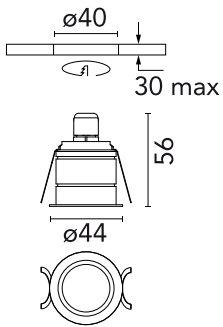

G-O White Light

Flos

No. 09.3200.30A

Semi recessed signalling lamp for indoor use on ceiling/wall. Power supply not included. 1000 mm power cable included.

Designed by Jorge Herrera, 2017

White

Technical

Mounting	Wall
Flux	4lm
IP Rating	IP20

Photometric

Colour Temp	3000K
Dimming	Non
	Dimmable,DALI
Beam Angle	74
CRI	90

Luminous flux luminaire
4 lm

Beam Angle:	74°	
h(m)	E(lx)	D(m)
1	2	1.51
2	1	3.03
3	0	4.54
4	0	6.06
5	0	7.57

Physical

Net Weight (kg)	0.11
-----------------	------