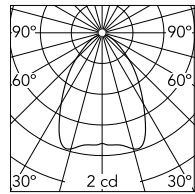

G-O White Light

Flos

No. 09.3200.30A

Semi recessed signalling lamp for indoor use on ceiling/wall. Power supply not included. 1000 mm power cable included.

Designed by Jorge Herrera, 2017

White

Technical

Mounting	Wall
Flux	4lm
IP Rating	IP20

Photometric

Colour Temp	3000K
Dimming	Non
	Dimmable,DALI
Beam Angle	74
CRI	90

Luminous flux luminaire
4 lm

Beam Angle:	74°	
h(m)	E(lx)	D(m)
1	2	1.51
2	1	3.03
3	0	4.54
4	0	6.06
5	0	7.57

Physical

Net Weight (kg)	0.11
-----------------	------