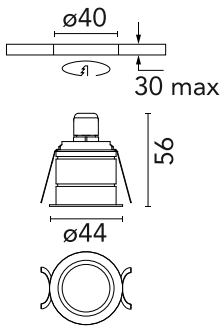

Technical

Mounting	Wall
Flux	2lm
IP Rating	IP20

Photometric

Colour Temp	3000K
Dimming	Non
	Dimmable,DALI
Beam Angle	72

Physical

Net Weight (kg)	0.11
-----------------	------

Electrical

Power	1.2W
Driver	Remote excluded
Insulation class	III

Luminous flux luminaire
2 lm

Beam Angle:	72°	
h(m)	E(lx)	D(m)
1	1	1.46
2	0	2.92
3	0	4.38
4	0	5.85
5	0	7.31