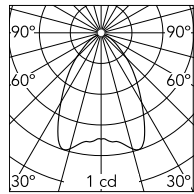

Technical

Mounting	Wall
Flux	2lm
IP Rating	IP20

Photometric

Colour Temp	3000K
Dimming	Non
	Dimmable,DALI
Beam Angle	72

Physical

Net Weight (kg)	0.11
-----------------	------

Electrical

Power	1.2W
Driver	Remote excluded
Insulation class	III

Luminous flux luminaire
2 lm

Beam Angle:	72°	
h(m)	E(lx)	D(m)
1	1	1.46
2	0	2.92
3	0	4.38
4	0	5.85
5	0	7.31