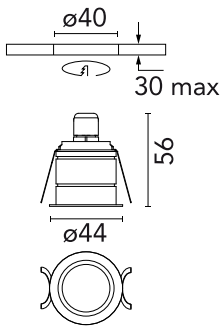

Beam Angle:	72°	
h(m)	E(lx)	D(m)
1	1	1.46
2	0	2.92
3	0	4.38
4	0	5.85
5	0	7.31

Luminous flux luminaire
2 lm

Physical

Net Weight (kg)	0.11

Electrical

Power	1.2W
Driver	Remote excluded
Insulation class	III