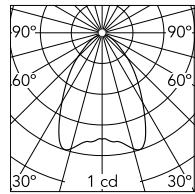

Beam Angle:	72°	
h(m)	E(lx)	D(m)
1	1	1.46
2	0	2.92
3	0	4.38
4	0	5.85
5	0	7.31

Luminous flux luminaire
2 lm

Physical

Net Weight (kg)	0.11

Electrical

Power	1.2W
Driver	Remote excluded
Insulation class	III