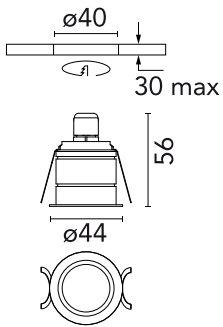

Luminous flux luminaire
2 lm

Beam Angle:	72°	
h(m)	E(lx)	D(m)
1	1	1.46
2	0	2.92
3	0	4.38
4	0	5.85
5	0	7.31

Physical

Net Weight (kg)	0.185

Electrical

Power	1.2W
Driver	Remote excluded
Insulation class	III