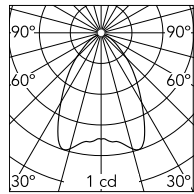

Luminous flux luminaire
2 lm

Beam Angle:	72°	
h(m)	E(lx)	D(m)
1	1	1.46
2	0	2.92
3	0	4.38
4	0	5.85
5	0	7.31

Physical

Net Weight (kg)	0.185

Electrical

Power	1.2W
Driver	Remote excluded
Insulation class	III