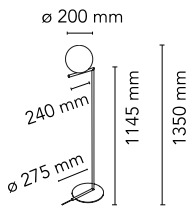

IC Lights Floor 1

Flos

No. F3173057

Floor lamp providing diffused light. Frame in brass, brushed and transparent varnished or chrome steel. Blown glass opal diffuser. Dimmer on the power chord.

Designed by Michael Anastassiades, 2014

Chrome

Technical

Mounting Floor
IP Rating IP20

Photometric

Source Bulb

Physical

Net Weight (kg) 5.1

Electrical

Power 60
Voltage 220-240
Insulation class II

Luminous flux luminaire
689 lm