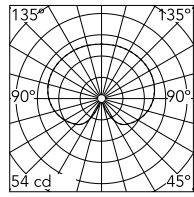

Luminous flux luminaire
689 lm