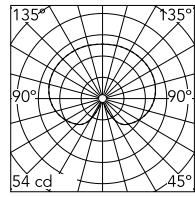

Luminous flux luminaire
689 lm