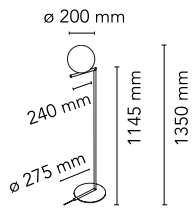

IC Lights Floor 1

Flos

No. F3173059

Floor lamp providing diffused light. Frame in brass, brushed and transparent varnished or chrome steel. Blown glass opal diffuser. Dimmer on the power chord.

Designed by Michael Anastassiades, 2014

Brass

Technical

Mounting Floor
IP Rating IP20

Photometric

Source Bulb

Physical

Net Weight (kg) 4.9

Electrical

Power 60
Voltage 220-240
Insulation class II

Luminous flux luminaire
689 lm