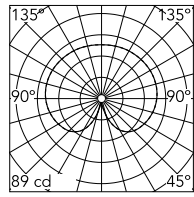

Luminous flux luminaire
1252 lm