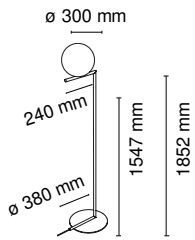

IC Lights Floor 2

Flos

No. F3174030

Floor lamp providing diffused light. Frame in brass, brushed and transparent varnished or chrome steel. Blown glass opal diffuser. Dimmer on the power chord.

Designed by Michael Anastassiades, 2014

Black

Technical

Mounting Floor
IP Rating IP20

Photometric

Source Bulb

Physical

Net Weight (kg) 8.3

Electrical

Power 205
Voltage 220-240
Insulation class II

Luminous flux luminaire
1252 lm