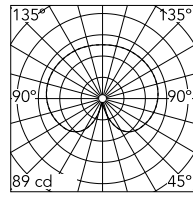

Luminous flux luminaire
1252 lm