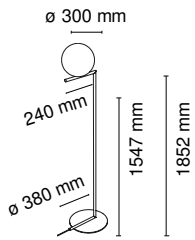

Luminous flux luminaire
1252 lm