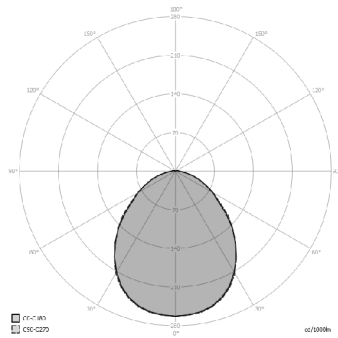

Kelly Small Dome 50

Lodes

No. 14126 1000

The Kelly graphic pattern is the common denominator in this variegated family of lamps. Shaped like a dome, Kelly Dome features a lightweight lampshade with a strong visual impact. The small dome measures 50cm in a Matte White finish, it is particularly suited for lighting up the dining table or to create atmosphere in the living room.

Matte White

hax 250 cm
hax 98.42"

30 cm
11.81"

Technical

Mounting Pendants
Flux 46 W
IP Rating IP20

Photometric

Dimming DIM
Source E27 Classic A60

Physical