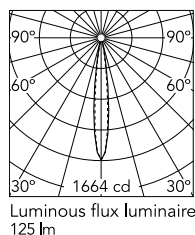

Landlord Spot Ø40 PWM Dimmable Deep Brown

Flos

No. F004D21A018

IP65 projector for external use made of turned aluminium body and powered at 24V, and available in 2700K, 3000K and 4000K colour temperatures. With reference to the horizontal axis, the spot can be oriented up to 30° down and up to 90° up. Landlord Spots are available in two sizes, ø40 and ø50 head, both equipped with desmontable front ferrule, in order to install flood lens or up to two honeycombs for maximum visual confort. Landlord Spots can be installed on solid ground spikes, with the possibility of an optional picket, on wall base, or on the innovative tree belt, designed to fix the luminaries directly on tree branches. Spot adjustable head for installation on ground poles or on wall base. Poles and base to be ordered as separated accessories. Heads are equipped with a dismountable ferrule, to insert flood lens or up to two honeycombs, (to be ordered as separate accessories). 24V remote power supply to be ordered separately. Each head comes with a 2000 mm lenght outgoing cable and a wiring kit. - WALL-MOUNTED VERSION: required accessory Wall base code F004Z0400XX - BOLLARD VERSION: required accessory Pole with base code F004Z0100XX/F004Z0200XX/F004Z0300XX - TREE-MOUNTED VERSION: required accessory Tree strap code F004Z070000

h(m)	E lx	D(m)
1	1664	0.24
2	416	0.48
3	185	0.72
4	104	0.97
5	67	1.21

Designed by Piero Lissoni

Deep Brown

Technical

Mounting	Spike Lights,Bollards,Wall,Projectors
Flux	130lm
IP Rating	IP66

Photometric

Colour Temp	2700K
Dimming	Non Dimmable,DALI PWM,1-10 PWM,DALI
Beam Angle	12
CRI	80