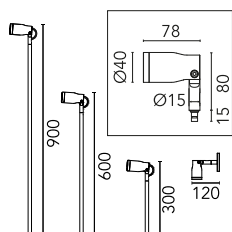

Landlord Spot Ø40 PWM Dimmable Deep Brown

Flos

No. F004D21A018

IP65 projector for external use made of turned aluminium body and powered at 24V, and available in 2700K, 3000K and 4000K colour temperatures. With reference to the horizontal axis, the spot can be oriented up to 30° down and up to 90° up. Landlord Spots are available in two sizes, ø40 and ø50 head, both equipped with desmontable front ferrule, in order to install flood lens or up to two honeycombs for maximum visual confort. Landlord Spots can be installed on solid ground spikes, with the possibility of an optional picket, on wall base, or on the innovative tree belt, designed to fix the luminaries directly on tree branches. Spot adjustable head for installation on ground poles or on wall base. Poles and base to be ordered as separated accessories. Heads are equipped with a dismountable ferrule, to insert flood lens or up to two honeycombs, (to be ordered as separate accessories). 24V remote power supply to be ordered separately. Each head comes with a 2000 mm lenght outgoing cable and a wiring kit. - WALL-MOUNTED VERSION: required accessory Wall base code F004Z0400XX - BOLLARD VERSION: required accessory Pole with base code F004Z0100XX/F004Z0200XX/F004Z0300XX - TREE-MOUNTED VERSION: required accessory Tree strap code F004Z070000

h(m)	E lx	D(m)
1	1664	0.24
2	416	0.48
3	185	0.72
4	104	0.97
5	67	1.21

Designed by Piero Lissoni

Deep Brown

Technical

Mounting	Spike Lights,Bollards,Wall,Projectors
Flux	130lm
IP Rating	IP66

Photometric

Colour Temp	2700K
Dimming	Non Dimmable,DALI PWM,1-10 PWM,DALI
Beam Angle	12
CRI	80

Physical

Net Weight (kg)	0.30
-----------------	------

Electrical

Power	2.30
Voltage	24
Driver	Remote excluded
Insulation class	III