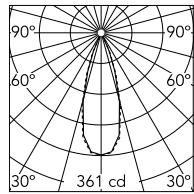

Landlord Spot Ø40 PWM Dimmable Grey

Flos

No. F004D32A006

IP65 projector for external use made of turned aluminium body and powered at 24V, and available in 2700K, 3000K and 4000K colour temperatures. With reference to the horizontal axis, the spot can be oriented up to 30° down and up to 90° up. Landlord Spots are available in two sizes, ø40 and ø50 head, both equipped with desmontable front ferrule, in order to install flood lens or up to two honeycombs for maximum visual confort. Landlord Spots can be installed on solid ground spikes, with the possibility of an optional picket, on wall base, or on the innovative tree belt, designed to fix the luminaries directly on tree branches. Spot adjustable head for installation on ground poles or on wall base. Poles and base to be ordered as separated accessories. Heads are equipped with a dismountable ferrule, to insert flood lens or up to two honeycombs, (to be ordered as separate accessories). 24V remote power supply to be ordered separately. Each head comes with a 2000 mm lenght outgoing cable and a wiring kit. - WALL-MOUNTED VERSION: required accessory Wall base code F004Z0400XX - BOLLARD VERSION: required accessory Pole with base code F004Z0100XX/F004Z0200XX/F004Z0300XX - TREE-MOUNTED VERSION: required accessory Tree strap code F004Z070000

Luminous flux luminaire
127 lm

h(m)	E(lx)	D(m)
1	361	0.59
2	90	1.18
3	40	1.77
4	23	2.36
5	14	2.95

Designed by Piero Lissoni

Grey

Technical

Mounting	Spike Lights,Bollards,Wall,Projectors
Flux	127lm
IP Rating	IP66