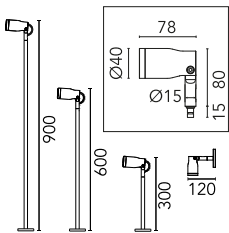

Landlord Spot Ø40 PWM Dimmable Grey

Flos

No. F004D32A006

IP65 projector for external use made of turned aluminium body and powered at 24V, and available in 2700K, 3000K and 4000K colour temperatures. With reference to the horizontal axis, the spot can be oriented up to 30° down and up to 90° up. Landlord Spots are available in two sizes, ø40 and ø50 head, both equipped with desmontable front ferrule, in order to install flood lens or up to two honeycombs for maximum visual confort. Landlord Spots can be installed on solid ground spikes, with the possibility of an optional picket, on wall base, or on the innovative tree belt, designed to fix the luminaries directly on tree branches. Spot adjustable head for installation on ground poles or on wall base. Poles and base to be ordered as separated accessories. Heads are equipped with a dismountable ferrule, to insert flood lens or up to two honeycombs, (to be ordered as separate accessories). 24V remote power supply to be ordered separately. Each head comes with a 2000 mm lenght outgoing cable and a wiring kit. - WALL-MOUNTED VERSION: required accessory Wall base code F004Z0400XX - BOLLARD VERSION: required accessory Pole with base code F004Z0100XX/F004Z0200XX/F004Z0300XX - TREE-MOUNTED VERSION: required accessory Tree strap code F004Z070000

Luminous flux luminaire
127 lm

h(m)	E(lx)	D(m)
1	361	0.59
2	90	1.18
3	40	1.77
4	23	2.36
5	14	2.95

Designed by Piero Lissoni

Grey

Technical

Mounting	Spike Lights,Bollards,Wall,Projectors
Flux	127lm
IP Rating	IP66

Photometric

Colour Temp	3000K
Dimming	Non Dimmable,DALI PWM,1-10 PWM,DALI
Beam Angle	34
CRI	80

Physical

Net Weight (kg)	0.30
-----------------	------

Electrical

Power	2.30
Voltage	24
Driver	Remote excluded
Insulation class	III