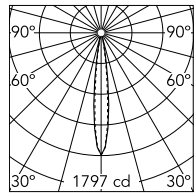

Landlord Spot Ø40 PWM Dimmable Deep Brown

Flos

No. F004D41A018

IP65 projector for external use made of turned aluminium body and powered at 24V, and available in 2700K, 3000K and 4000K colour temperatures. With reference to the horizontal axis, the spot can be oriented up to 30° down and up to 90° up. Landlord Spots are available in two sizes, ø40 and ø50 head, both equipped with desmontable front ferrule, in order to install flood lens or up to two honeycombs for maximum visual confort. Landlord Spots can be installed on solid ground spikes, with the possibility of an optional picket, on wall base, or on the innovative tree belt, designed to fix the luminaries directly on tree branches. Spot adjustable head for installation on ground poles or on wall base. Poles and base to be ordered as separated accessories. Heads are equipped with a dismountable ferrule, to insert flood lens or up to two honeycombs, (to be ordered as separate accessories). 24V remote power supply to be ordered separately. Each head comes with a 2000 mm lenght outgoing cable and a wiring kit. - WALL-MOUNTED VERSION: required accessory Wall base code F004Z0400XX - BOLLARD VERSION: required accessory Pole with base code F004Z0100XX/F004Z0200XX/F004Z0300XX - TREE-MOUNTED VERSION: required accessory Tree strap code F004Z070000

Luminous flux luminaire
135 lm

h(m)	E(lx)	D(m)
1	1797	0.24
2	449	0.48
3	200	0.72
4	112	0.97
5	72	1.21

Designed by Piero Lissoni

Deep Brown

Technical

Mounting	Spike Lights,Bollards,Wall,Projectors
Flux	140lm
IP Rating	IP66