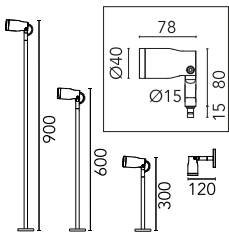

Landlord Spot Ø40 PWM Dimmable Deep Brown

Flos

No. F004D41A018

IP65 projector for external use made of turned aluminium body and powered at 24V, and available in 2700K, 3000K and 4000K colour temperatures. With reference to the horizontal axis, the spot can be oriented up to 30° down and up to 90° up. Landlord Spots are available in two sizes, ø40 and ø50 head, both equipped with desmontable front ferrule, in order to install flood lens or up to two honeycombs for maximum visual confort. Landlord Spots can be installed on solid ground spikes, with the possibility of an optional picket, on wall base, or on the innovative tree belt, designed to fix the luminaries directly on tree branches. Spot adjustable head for installation on ground poles or on wall base. Poles and base to be ordered as separated accessories. Heads are equipped with a dismountable ferrule, to insert flood lens or up to two honeycombs, (to be ordered as separate accessories). 24V remote power supply to be ordered separately. Each head comes with a 2000 mm lenght outgoing cable and a wiring kit. - WALL-MOUNTED VERSION: required accessory Wall base code F004Z0400XX - BOLLARD VERSION: required accessory Pole with base code F004Z0100XX/F004Z0200XX/F004Z0300XX - TREE-MOUNTED VERSION: required accessory Tree strap code F004Z070000

Luminous flux luminaire
135 lm

h(m)	E(lx)	D(m)
1	1797	0.24
2	449	0.48
3	200	0.72
4	112	0.97
5	72	1.21

Designed by Piero Lissoni

Deep Brown

Technical

Mounting	Spike Lights,Bollards,Wall,Projectors
Flux	140lm
IP Rating	IP66

Photometric

Colour Temp	4000K
Dimming	Non Dimmable,DALI PWM,1-10 PWM,DALI
Beam Angle	12
CRI	80

Physical

Net Weight (kg)	0.30
-----------------	------

Electrical

Power	2.30
Voltage	24
Driver	Remote excluded
Insulation class	III