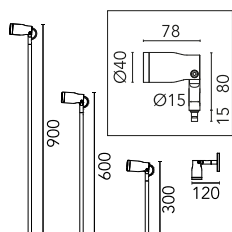

Landlord Spot Ø40 PWM Dimmable Black

Flos

No. F004D41A030

IP65 projector for external use made of turned aluminium body and powered at 24V, and available in 2700K, 3000K and 4000K colour temperatures. With reference to the horizontal axis, the spot can be oriented up to 30° down and up to 90° up. Landlord Spots are available in two sizes, ø40 and ø50 head, both equipped with desmontable front ferrule, in order to install flood lens or up to two honeycombs for maximum visual confort. Landlord Spots can be installed on solid ground spikes, with the possibility of an optional picket, on wall base, or on the innovative tree belt, designed to fix the luminaries directly on tree branches. Spot adjustable head for installation on ground poles or on wall base. Poles and base to be ordered as separated accessories. Heads are equipped with a dismountable ferrule, to insert flood lens or up to two honeycombs, (to be ordered as separate accessories). 24V remote power supply to be ordered separately. Each head comes with a 2000 mm lenght outgoing cable and a wiring kit. - WALL-MOUNTED VERSION: required accessory Wall base code F004Z0400XX - BOLLARD VERSION: required accessory Pole with base code F004Z0100XX/F004Z0200XX/F004Z0300XX - TREE-MOUNTED VERSION: required accessory Tree strap code F004Z070000

Luminous flux luminaire
1797 cd
135 lm

Beam Angle: 14°

h(m)	E(lx)	D(m)
1	1797	0.24
2	449	0.48
3	200	0.72
4	112	0.97
5	72	1.21

Designed by Piero Lissoni

Black

Technical

Mounting	Spike Lights,Bollards,Wall,Projectors
Flux	140lm
IP Rating	IP66

Photometric

Colour Temp	4000K
Dimming	Non Dimmable,DALI PWM,1-10 PWM,DALI
Beam Angle	12
CRI	80

Physical

Net Weight (kg)	0.30
-----------------	------

Electrical

Power	2.30
Voltage	24
Driver	Remote excluded
Insulation class	III