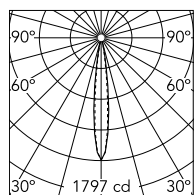

Landlord Spot Ø40 PWM Dimmable Black

Flos

No. F004D41A030

IP65 projector for external use made of turned aluminium body and powered at 24V, and available in 2700K, 3000K and 4000K colour temperatures. With reference to the horizontal axis, the spot can be oriented up to 30° down and up to 90° up. Landlord Spots are available in two sizes, ø40 and ø50 head, both equipped with desmontable front ferrule, in order to install flood lens or up to two honeycombs for maximum visual confort. Landlord Spots can be installed on solid ground spikes, with the possibility of an optional picket, on wall base, or on the innovative tree belt, designed to fix the luminaries directly on tree branches. Spot adjustable head for installation on ground poles or on wall base. Poles and base to be ordered as separated accessories. Heads are equipped with a dismountable ferrule, to insert flood lens or up to two honeycombs, (to be ordered as separate accessories). 24V remote power supply to be ordered separately. Each head comes with a 2000 mm lenght outgoing cable and a wiring kit. - WALL-MOUNTED VERSION: required accessory Wall base code F004Z0400XX - BOLLARD VERSION: required accessory Pole with base code F004Z0100XX/F004Z0200XX/F004Z0300XX - TREE-MOUNTED VERSION: required accessory Tree strap code F004Z070000

Luminous flux luminaire
1797 cd
135 lm

Beam Angle: 14°

h(m)	E(lx)	D(m)
1	1797	0.24
2	449	0.48
3	200	0.72
4	112	0.97
5	72	1.21

Designed by Piero Lissoni

Black

Technical

Mounting	Spike Lights,Bollards,Wall,Projectors
Flux	140lm
IP Rating	IP66