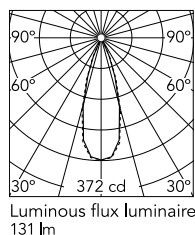

## Landlord Spot Ø40 PWM Dimmable Deep Brown

Flos

No. F004D42A018

IP65 projector for external use made of turned aluminium body and powered at 24V, and available in 2700K, 3000K and 4000K colour temperatures. With reference to the horizontal axis, the spot can be oriented up to 30° down and up to 90° up. Landlord Spots are available in two sizes, ø40 and ø50 head, both equipped with desmontable front ferrule, in order to install flood lens or up to two honeycombs for maximum visual confort. Landlord Spots can be installed on solid ground spikes, with the possibility of an optional picket, on wall base, or on the innovative tree belt, designed to fix the luminaries directly on tree branches. Spot adjustable head for installation on ground poles or on wall base. Poles and base to be ordered as separated accessories. Heads are equipped with a dismountable ferrule, to insert flood lens or up to two honeycombs, (to be ordered as separate accessories). 24V remote power supply to be ordered separately. Each head comes with a 2000 mm lenght outgoing cable and a wiring kit. - WALL-MOUNTED VERSION: required accessory Wall base code F004Z0400XX - BOLLARD VERSION: required accessory Pole with base code F004Z0100XX/F004Z0200XX/F004Z0300XX - TREE-MOUNTED VERSION: required accessory Tree strap code F004Z070000

h(m)	E(lx)	D(m)
1	372	0.59
2	93	1.18
3	41	1.77
4	23	2.36
5	15	2.95

Designed by Piero Lissoni

Deep Brown