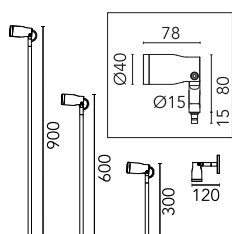

## Landlord Spot Ø40 PWM Dimmable Deep Brown

Flos

No. F004D42A018

IP65 projector for external use made of turned aluminium body and powered at 24V, and available in 2700K, 3000K and 4000K colour temperatures. With reference to the horizontal axis, the spot can be oriented up to 30° down and up to 90° up. Landlord Spots are available in two sizes, ø40 and ø50 head, both equipped with desmontable front ferrule, in order to install flood lens or up to two honeycombs for maximum visual confort. Landlord Spots can be installed on solid ground spikes, with the possibility of an optional picket, on wall base, or on the innovative tree belt, designed to fix the luminaries directly on tree branches. Spot adjustable head for installation on ground poles or on wall base. Poles and base to be ordered as separated accessories. Heads are equipped with a dismountable ferrule, to insert flood lens or up to two honeycombs, (to be ordered as separate accessories). 24V remote power supply to be ordered separately. Each head comes with a 2000 mm lenght outgoing cable and a wiring kit. - WALL-MOUNTED VERSION: required accessory Wall base code F004Z0400XX - BOLLARD VERSION: required accessory Pole with base code F004Z0100XX/F004Z0200XX/F004Z0300XX - TREE-MOUNTED VERSION: required accessory Tree strap code F004Z070000

h(m)	E(lx)	D(m)
1	372	0.59
2	93	1.18
3	41	1.77
4	23	2.36
5	15	2.95

Designed by Piero Lissoni

Deep Brown