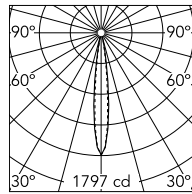

Landlord Spot Ø40 PWM Dimmable Anodized Black

Flos

No. F004F41A071

IP65 projector for external use made of turned aluminium body and powered at 24V, and available in 2700K, 3000K and 4000K colour temperatures. With reference to the horizontal axis, the spot can be oriented up to 30° down and up to 90° up. Landlord Spots are available in two sizes, ø40 and ø50 head, both equipped with desmontable front ferrule, in order to install flood lens or up to two honeycombs for maximum visual confort. Landlord Spots can be installed on solid ground spikes, with the possibility of an optional picket, on wall base, or on the innovative tree belt, designed to fix the luminaries directly on tree branches. Spot adjustable head for installation on ground poles or on wall base. Poles and base to be ordered as separated accessories. Heads are equipped with a dismountable ferrule, to insert flood lens or up to two honeycombs, (to be ordered as separate accessories). 24V remote power supply to be ordered separately. Each head comes with a 2000 mm lenght outgoing cable and a wiring kit. - WALL-MOUNTED VERSION: required accessory Wall base code F004Z0400XX - BOLLARD VERSION: required accessory Pole with base code F004Z0100XX/F004Z0200XX/F004Z0300XX - TREE-MOUNTED VERSION: required accessory Tree strap code F004Z070000

Luminous flux luminaire
135 lm

h(m)	E(lx)	D(m)
1	1797	0.24
2	449	0.48
3	200	0.72
4	112	0.97
5	72	1.21

Designed by Piero Lissoni

Anodized Black

Technical

Mounting	Spike Lights,Bollards,Wall,Projectors
Flux	140lm
IP Rating	IP66