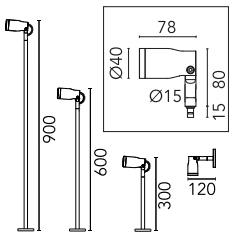

Landlord Spot Ø40 PWM Dimmable Anodized Black

Flos

No. F004F41A071

IP65 projector for external use made of turned aluminium body and powered at 24V, and available in 2700K, 3000K and 4000K colour temperatures. With reference to the horizontal axis, the spot can be oriented up to 30° down and up to 90° up. Landlord Spots are available in two sizes, ø40 and ø50 head, both equipped with desmontable front ferrule, in order to install flood lens or up to two honeycombs for maximum visual confort. Landlord Spots can be installed on solid ground spikes, with the possibility of an optional picket, on wall base, or on the innovative tree belt, designed to fix the luminaries directly on tree branches. Spot adjustable head for installation on ground poles or on wall base. Poles and base to be ordered as separated accessories. Heads are equipped with a dismountable ferrule, to insert flood lens or up to two honeycombs, (to be ordered as separate accessories). 24V remote power supply to be ordered separately. Each head comes with a 2000 mm lenght outgoing cable and a wiring kit. - WALL-MOUNTED VERSION: required accessory Wall base code F004Z0400XX - BOLLARD VERSION: required accessory Pole with base code F004Z0100XX/F004Z0200XX/F004Z0300XX - TREE-MOUNTED VERSION: required accessory Tree strap code F004Z070000

Luminous flux luminaire
135 lm

h(m)	E(lx)	D(m)
1	1797	0.24
2	449	0.48
3	200	0.72
4	112	0.97
5	72	1.21

Designed by Piero Lissoni

Anodized Black

Technical

Mounting	Spike Lights,Bollards,Wall,Projectors
Flux	140lm
IP Rating	IP66

Photometric

Colour Temp	4000K
Dimming	Non Dimmable,DALI PWM,1-10 PWM,DALI
Beam Angle	12
CRI	80

Physical

Net Weight (kg)	0.30
-----------------	------

Electrical

Power	2.30
Voltage	24
Driver	Remote excluded
Insulation class	III