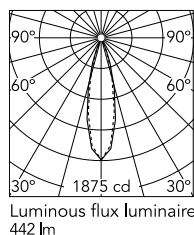

Landlord Spot Ø50 PWM Dimmable Black

Flos

No. F004E22A030

IP65 projector for external use made of turned aluminium body and powered at 24V, and available in 2700K, 3000K and 4000K colour temperatures. With reference to the horizontal axis, the spot can be oriented up to 30° down and up to 90° up. Landlord Spots are available in two sizes, ø40 and ø50 head, both equipped with desmontable front ferrule, in order to install flood lens or up to two honeycombs for maximum visual confort. Landlord Spots can be installed on solid ground spikes, with the possibility of an optional picket, on wall base, or on the innovative tree belt, designed to fix the luminaries directly on tree branches. Spot adjustable head for installation on ground poles or on wall base. Poles and base to be ordered as separated accessories. Heads are equipped with a dismountable ferrule, to insert flood lens or up to two honeycombs, (to be ordered as separate accessories). 24V remote power supply to be ordered separately. Each head comes with a 2000 mm lenght outgoing cable and a wiring kit. - WALL-MOUNTED VERSION: required accessory Wall base code F004Z0400XX - BOLLARD VERSION: required accessory Pole with base code F004Z0100XX/F004Z0200XX/F004Z0300XX - TREE-MOUNTED VERSION: required accessory Tree strap code F004Z070000

h(m)	E(lx)	D(m)
1	1875	0.47
2	469	0.94
3	208	1.41
4	117	1.88
5	75	2.35

Luminous flux luminaire
442 lm

Designed by Piero Lissoni

Black

Technical

Mounting	Spike Lights,Bollards,Wall,Projectors
Flux	442lm
IP Rating	IP66