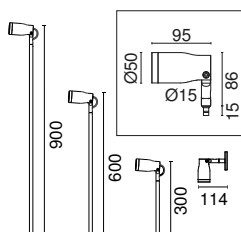

Landlord Spot Ø50 PWM Dimmable Black

Flos

No. F004E22A030

IP65 projector for external use made of turned aluminium body and powered at 24V, and available in 2700K, 3000K and 4000K colour temperatures. With reference to the horizontal axis, the spot can be oriented up to 30° down and up to 90° up. Landlord Spots are available in two sizes, ø40 and ø50 head, both equipped with desmontable front ferrule, in order to install flood lens or up to two honeycombs for maximum visual confort. Landlord Spots can be installed on solid ground spikes, with the possibility of an optional picket, on wall base, or on the innovative tree belt, designed to fix the luminaries directly on tree branches. Spot adjustable head for installation on ground poles or on wall base. Poles and base to be ordered as separated accessories. Heads are equipped with a dismountable ferrule, to insert flood lens or up to two honeycombs, (to be ordered as separate accessories). 24V remote power supply to be ordered separately. Each head comes with a 2000 mm lenght outgoing cable and a wiring kit. - WALL-MOUNTED VERSION: required accessory Wall base code F004Z0400XX - BOLLARD VERSION: required accessory Pole with base code F004Z0100XX/F004Z0200XX/F004Z0300XX - TREE-MOUNTED VERSION: required accessory Tree strap code F004Z070000

h(m)	E(lx)	D(m)
1	1875	0.47
2	469	0.94
3	208	1.41
4	117	1.88
5	75	2.35

Luminous flux luminaire
442 lm

Designed by Piero Lissoni

Black

Technical

Mounting	Spike Lights,Bollards,Wall,Projectors
Flux	442lm
IP Rating	IP66

Photometric

Colour Temp	2700K
Dimming	Non Dimmable,DALI PWM,1-10 PWM,DALI
Beam Angle	24
CRI	80

Physical

Net Weight (kg)	0.35
-----------------	------

Electrical

Power	7.20
Voltage	24
Driver	Remote excluded
Insulation class	III