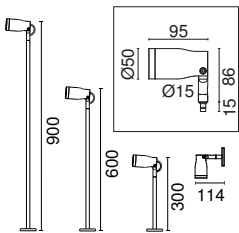

Landlord Spot Ø50 PWM Dimmable Grey

Flos

No. F004E41A006

IP65 projector for external use made of turned aluminium body and powered at 24V, and available in 2700K, 3000K and 4000K colour temperatures. With reference to the horizontal axis, the spot can be oriented up to 30° down and up to 90° up. Landlord Spots are available in two sizes, ø40 and ø50 head, both equipped with desmontable front ferrule, in order to install flood lens or up to two honeycombs for maximum visual confort. Landlord Spots can be installed on solid ground spikes, with the possibility of an optional picket, on wall base, or on the innovative tree belt, designed to fix the luminaries directly on tree branches. Spot adjustable head for installation on ground poles or on wall base. Poles and base to be ordered as separated accessories. Heads are equipped with a dismountable ferrule, to insert flood lens or up to two honeycombs, (to be ordered as separate accessories). 24V remote power supply to be ordered separately. Each head comes with a 2000 mm lenght outgoing cable and a wiring kit. - WALL-MOUNTED VERSION: required accessory Wall base code F004Z0400XX - BOLLARD VERSION: required accessory Pole with base code F004Z0100XX/F004Z0200XX/F004Z0300XX - TREE-MOUNTED VERSION: required accessory Tree strap code F004Z070000

h(m)	E(lx)	D(m)
1	3868	0.14
2	967	0.28
3	430	0.41
4	242	0.55
5	155	0.69

Luminous flux luminaire
145 lm

Designed by Piero Lissoni

Grey

Technical

Mounting	Spike Lights,Bollards,Wall,Projectors
Flux	145lm
IP Rating	IP66

Photometric

Colour Temp	4000K
Dimming	Non Dimmable,DALI PWM,1-10 PWM,DALI
Beam Angle	7
CRI	80

Physical

Net Weight (kg)	0.35
-----------------	------

Electrical

Power	3.40
Voltage	24
Driver	Remote excluded
Insulation class	III