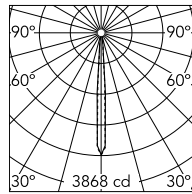

Landlord Spot Ø50 PWM Dimmable Grey

Flos

No. F004E41A006

IP65 projector for external use made of turned aluminium body and powered at 24V, and available in 2700K, 3000K and 4000K colour temperatures. With reference to the horizontal axis, the spot can be oriented up to 30° down and up to 90° up. Landlord Spots are available in two sizes, ø40 and ø50 head, both equipped with desmontable front ferrule, in order to install flood lens or up to two honeycombs for maximum visual confort. Landlord Spots can be installed on solid ground spikes, with the possibility of an optional picket, on wall base, or on the innovative tree belt, designed to fix the luminaries directly on tree branches. Spot adjustable head for installation on ground poles or on wall base. Poles and base to be ordered as separated accessories. Heads are equipped with a dismountable ferrule, to insert flood lens or up to two honeycombs, (to be ordered as separate accessories). 24V remote power supply to be ordered separately. Each head comes with a 2000 mm lenght outgoing cable and a wiring kit. - WALL-MOUNTED VERSION: required accessory Wall base code F004Z0400XX - BOLLARD VERSION: required accessory Pole with base code F004Z0100XX/F004Z0200XX/F004Z0300XX - TREE-MOUNTED VERSION: required accessory Tree strap code F004Z070000

h(m)	E(lx)	D(m)
1	3868	0.14
2	967	0.28
3	430	0.41
4	242	0.55
5	155	0.69

Luminous flux luminaire
145 lm

Designed by Piero Lissoni

Grey

Technical

Mounting	Spike Lights,Bollards,Wall,Projectors
Flux	145lm
IP Rating	IP66

Photometric

Colour Temp	4000K
Dimming	Non Dimmable,DALI PWM,1-10 PWM,DALI
Beam Angle	7
CRI	80

Physical

Net Weight (kg)	0.35
-----------------	------

Electrical

Power	3.40
Voltage	24
Driver	Remote excluded
Insulation class	III