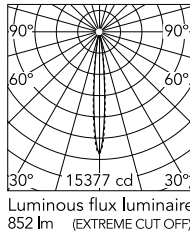

Light Shadow Surface 4 Spots Square Optic Spot

Light Shadow Surface 4 Spots Square Optic Spot

Flos

No. 05.0805.14

Surface luminaire with 4 LED lighting spots. Power source 220-240V incorporated.

Designed by Flos Architectural, 2022

Bronze/Black/Black

Light Shadow Surface 4 Spots Square Optic Spot

Beam Angle: 10°

	h(m)	E(lx)	D(m)
1	15377	0.18	
2	3844	0.36	
3	1709	0.54	
4	961	0.72	
5	615	0.90	

Technical

Mounting	Ceiling
Flux	852lm
IP Rating	IP20