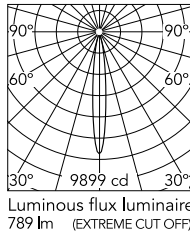

Light Shadow Surface 4 Spots Square Optic Flood

Light Shadow Surface 4 Spots Square Optic Flood

Flos

No. 05.0901.14

Surface luminaire with 4 LED lighting spots. Power source 220-240V incorporated.

Designed by Flos Architectural, 2022

Copper/Black/Copper

Light Shadow Surface 4 Spots Square Optic Flood

Beam Angle: 12°

h(m)	E(lx)	D(m)
1	9899	0.22
2	2475	0.44
3	1100	0.66
4	619	0.88
5	396	1.09

Technical

Mounting	Ceiling
Flux	789lm
IP Rating	IP20