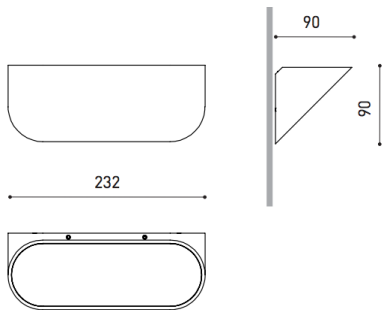

Brand

Arkoslight

Designer

Rubén Saldaña

Type

Wall

Electrical Characteristics

IP 20
220V/240V
50/60 Hz
L80B10 (Tc=80°C)
>60.000h
MacAdam Step 2
No Dim
24 W

Material

Aluminium, Polymethyl
Methacrylate
9005

Photometric Data

Efficiency: 86%
CRI > 90

Dimension

273x143x75 mm
Gross Weight: 900

Light Temperature

3000k

Colour/Finish

Textured black