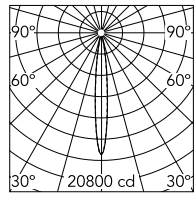

Mile Ceiling 2

Flos

No. F030C31A006

LED - Power LED - 15W - 1344lm - 3000K - CRI> 80 - Beam° 12

Designed by Antonio Citterio

Grey

Technical

Mounting	Ceiling
Flux	1344lm
IP Rating	IP66

Photometric

Colour Temp	3000K
Dimming	Non Dimmable
Beam Angle	12
CRI	80

Physical

Net Weight (kg)	1.8
-----------------	-----

Electrical

Power	15
Voltage	220-240
Driver	Integrated
Insulation class	I

Luminous flux luminaire
1344 lm

Beam Angle: 12°

h(m)	E(lx)	D(m)
1	20800	0.21
2	5200	0.41
3	2311	0.62
4	1300	0.82
5	832	1.03