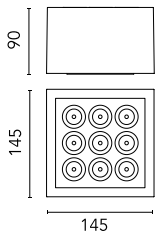

Photometric

Colour Temp	3000K
Dimming	Non Dimmable
Beam Angle	12
CRI	80

Physical

Net Weight (kg)	1.8
-----------------	-----

Electrical

Power	15
Voltage	220-240
Driver	Integrated
Insulation class	I

Luminous flux luminaire
1344 lm

Beam Angle: 12°

h(m)	E(lx)	D(m)
1	20800	0.21
2	5200	0.41
3	2311	0.62
4	1300	0.82
5	832	1.03