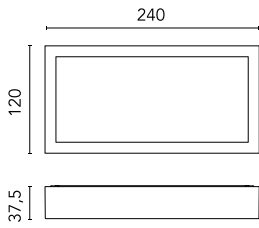

Mile Path 2

Flos

No. F015M20A000

LED - Power LED - 7.6W - 172lm - 2700K - CRI > 80

Designed by Antonio Citterio

Primer

Technical

Mounting	Wall
Flux	172lm
IP Rating	IP66

Photometric

Colour Temp	2700K
Dimming	Non Dimmable
CRI	80

Physical

Net Weight (kg)	0.8
-----------------	-----

Electrical

Power	7.6
Voltage	220-240
Driver	Integrated
Insulation class	I

Beam Angle: 57°

h(m)	E(lx)	D(m)
1	68	4.45
2	17	8.89
3	8	13.34
4	4	17.78
5	3	22.23

134 cd
Luminous flux luminaire
172 lm