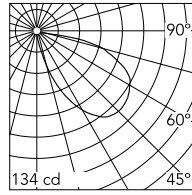

Mile Path 2

Flos

No. F015M20A000

LED - Power LED - 7.6W - 172lm - 2700K - CRI > 80

Designed by Antonio Citterio

Primer

Technical

Mounting	Wall
Flux	172lm
IP Rating	IP66

Photometric

Colour Temp	2700K
Dimming	Non Dimmable
CRI	80

Physical

Net Weight (kg)	0.8
-----------------	-----

Electrical

Power	7.6
Voltage	220-240
Driver	Integrated
Insulation class	I

Beam Angle: 57°

h(m)	E(lx)	D(m)
1	68	4.45
2	17	8.89
3	8	13.34
4	4	17.78
5	3	22.23

134 cd
Luminous flux luminaire
172 lm