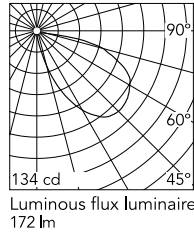

Mile Path 2

Flos

No. F015M20A018

LED - Power LED - 7.6W - 172lm - 2700K - CRI > 80

Designed by Antonio Citterio

Deep Brown

Technical

Mounting	Wall
Flux	172lm
IP Rating	IP66

Photometric

Colour Temp	2700K
Dimming	Non Dimmable
CRI	80

Physical

Net Weight (kg)	0.8
-----------------	-----

Electrical

Power	7.6
Voltage	220-240
Driver	Integrated
Insulation class	I

Beam Angle: 57°

h(m)	E(lx)	D(m)
1	68	4.45
2	17	8.89
3	8	13.34
4	4	17.78
5	3	22.23