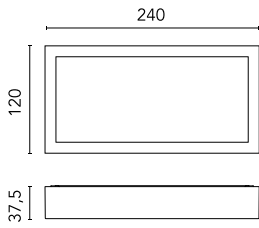

Mile Path 2

Flos

No. F015M20A018

LED - Power LED - 7.6W - 172lm - 2700K - CRI > 80

Designed by Antonio Citterio

Deep Brown

Technical

Mounting	Wall
Flux	172lm
IP Rating	IP66

Photometric

Colour Temp	2700K
Dimming	Non Dimmable
CRI	80

Physical

Net Weight (kg)	0.8
-----------------	-----

Electrical

Power	7.6
Voltage	220-240
Driver	Integrated
Insulation class	I

Beam Angle: 57°

h(m)	E(lx)	D(m)
1	68	4.45
2	17	8.89
3	8	13.34
4	4	17.78
5	3	22.23