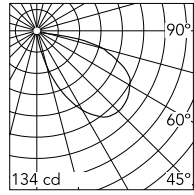

Mile Path 2

Flos

No. F015M20A030

LED - Power LED - 7.6W - 172lm - 2700K - CRI > 80

Designed by Antonio Citterio

Black

Technical

Mounting	Wall
Flux	172lm
IP Rating	IP66

Photometric

Colour Temp	2700K
Dimming	Non Dimmable
CRI	80

Physical

Net Weight (kg)	0.8
-----------------	-----

Electrical

Power	7.6
Voltage	220-240
Driver	Integrated
Insulation class	I

h(m)	E(lx)	D(m)
1	68	4.45
2	17	8.89
3	8	13.34
4	4	17.78
5	3	22.23