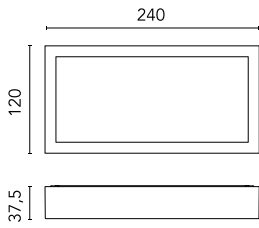

Mile Path 2

Flos

No. F015M20A030

LED - Power LED - 7.6W - 172lm - 2700K - CRI > 80

Designed by Antonio Citterio

Black

Technical

Mounting	Wall
Flux	172lm
IP Rating	IP66

Photometric

Colour Temp	2700K
Dimming	Non Dimmable
CRI	80

Physical

Net Weight (kg)	0.8
-----------------	-----

Electrical

Power	7.6
Voltage	220-240
Driver	Integrated
Insulation class	I

h(m)	E(lx)	D(m)
1	68	4.45
2	17	8.89
3	8	13.34
4	4	17.78
5	3	22.23