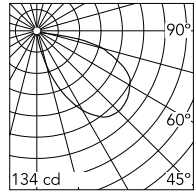

Mile Path 2

Flos

No. F015M20A033

LED - Power LED - 7.6W - 172lm - 2700K - CRI > 80

Designed by Antonio Citterio

Anthracite

Technical

Mounting	Wall
Flux	172lm
IP Rating	IP66

Photometric

Colour Temp	2700K
Dimming	Non Dimmable
CRI	80

Physical

Net Weight (kg)	0.8
-----------------	-----

Electrical

Power	7.6
Voltage	220-240
Driver	Integrated
Insulation class	I

h(m)	E(lx)	D(m)
1	68	4.45
2	17	8.89
3	8	13.34
4	4	17.78
5	3	22.23