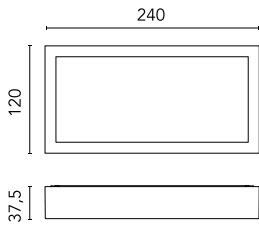

Mile Path 2

Flos

No. F015M20A033

LED - Power LED - 7.6W - 172lm - 2700K - CRI > 80

Designed by Antonio Citterio

Anthracite

Technical

Mounting	Wall
Flux	172lm
IP Rating	IP66

Photometric

Colour Temp	2700K
Dimming	Non Dimmable
CRI	80

Physical

Net Weight (kg)	0.8
-----------------	-----

Electrical

Power	7.6
Voltage	220-240
Driver	Integrated
Insulation class	I

h(m)	E(lx)	D(m)
1	68	4.45
2	17	8.89
3	8	13.34
4	4	17.78
5	3	22.23